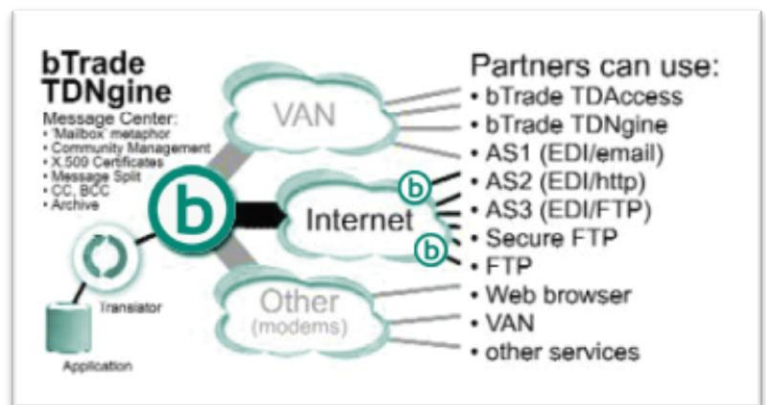

Privacy

- DES, Triple DES, RC2, AES
- Symmetric key

Non Repudiation

- MD5
- SHA1

Digital Signatures

- RSA (CP 4.0)
- ISO9796-1
- ISO9796-2

Security Structure

- X12 3050
- X12 4010
- X12 GS version
- EDIFACT CONFID

Message Disposition Notification

- S/MIME SHAI MDN
- S/MIME MD5 MDN
- S/MIME unsigned MDN
- S/MIME no MDN
- Reconciliation support

Filter

- Base64
- Hexadecimal

Automation

- Pre-processing scripts
- Post-processing scripts
- Partner profile address book
- Configurable retry, resend
- Published APIs

High Availability Options

- Dialup support
- Configurable retries
- Failover networks

Database

- Microsoft SQL 7.0+
- DB2 7.2+
- Oracle 8.1.7+

Archive

- Supports purge trigger
- Active repository
- Configurable online repository
- Offline repository supported.

Management & Administration

- Web Interface for administration of certificates, relationships, partner and system parameters
- Control Center includes
  - SNMP daemon
  - SMUX protocol

Hardware Requirements

- Minimum 3M RAM
- Minimum 10MB Storage

OS Support

- Windows NT/2003/2008/XP/Vista.
- HP-UX 11+
- AIX 4.3+
- Solaris 5.8+
- Linux

The bTrade Difference

bTrade solutions and services eliminate the security, latency and cost concerns so that your company can benefit from the economics, speed and scalability of mission-critical information and processes over the Internet.

3500 W. Olive Ave, Suite 300, Burbank, CA 91505
818.334.4177 | www.bTrade.com | info@btrade.com
Burbank | Dallas | Tampa | Boston